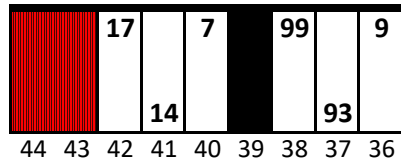

Rockingham Speedway

Date: 4/3/2026 Time: 4:30 PM L/S: 6106 R/S: 6130

Stall Color Key:

= Vacant Pit Boxes; they will count towards driving through more than three pit boxes

= Eliminated Pit Boxes; not in play & do not count towards driving through more than three pit boxes