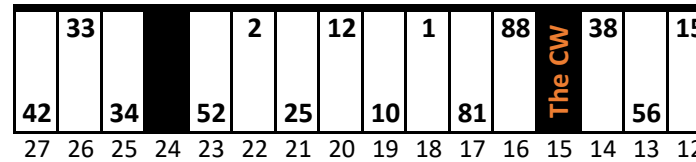

Rockingham Speedway

Date: 4/3/2026 Time: 4:30 PM L/S: 6106 R/S: 6130

Stall Color Key:

= Vacant Pit Boxes; they will count towards driving through more than three pit boxes

= Eliminated Pit Boxes; not in play & do not count towards driving through more than three pit boxes