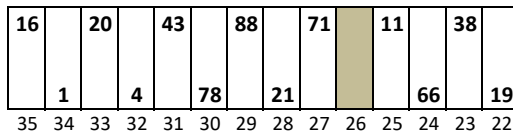

Charlotte Motor Speedway

Date: 5/24/2026

Time: 6:00 PM

L/S D5284

R/S D5290

Stall Color Key:

-  Mobility Pit Box: Not in play and will not count towards driving through more than three pit boxes
-  Monster Pit Box: Not in play and will count towards driving through more than three pit boxes
-  SMI Pit Box: is in play and will count towards driving through more than three pit boxes
-  Vacant Pit Boxes: Are in play and will count towards driving through more than three pit boxes