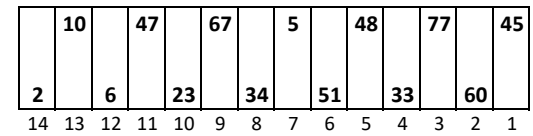

Charlotte Motor Speedway

Date: 5/24/2026

Time: 6:00 PM

L/S D5284

R/S D5290

Stall Color Key:

-  Mobility Pit Box: Not in play and will not count towards driving through more than three pit boxes
-  Monster Pit Box: Not in play and will count towards driving through more than three pit boxes
-  SMI Pit Box: is in play and will count towards driving through more than three pit boxes
-  Vacant Pit Boxes: Are in play and will count towards driving through more than three pit boxes