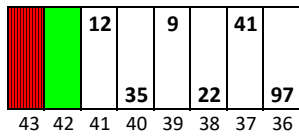

Charlotte Motor Speedway

Date: 5/24/2026

Time: 6:00 PM

L/S D5284

R/S D5290

Stall Color Key:

-  Mobility Pit Box: Not in play and will not count towards driving through more than three pit boxes
-  Monster Pit Box: Not in play and will count towards driving through more than three pit boxes
-  SMI Pit Box: is in play and will count towards driving through more than three pit boxes
-  Vacant Pit Boxes: Are in play and will count towards driving through more than three pit boxes