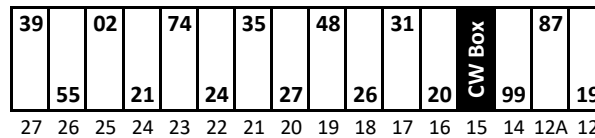

Rockingham Speedway

Date: 4/4/2026

Time: 2:30 PM

L/S: 6106 R/S: 6130

Stall Color Key:

= Eliminated Pit Boxes; are not in play and they do not count towards driving through more than three pit boxes

= Vacant Pit Boxes; are in play and they will count towards driving through more than three pit boxes