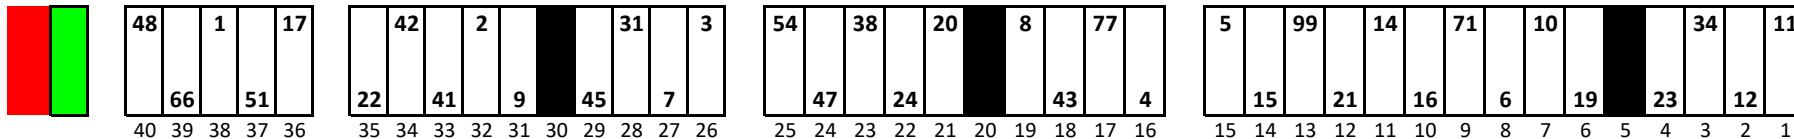

Richmond Raceway

Date: 8/11/2024

Time: 6:00 PM

PRIME: L/S D5208 R/S D5220

OPTION: L/S D5224 R/S D5226

Stall Color Key:

-  = Eliminated Pit Boxes: Are not in play and will not count towards driving through more than three pit boxes
-  = Monster Energy Pit Box: Is not in play and will count towards driving through more than three pit boxes
-  = Vacant Pit Boxes: Are in play and will count towards driving through more than three pit boxes
-  = Mobility Box: beyond pit box 40