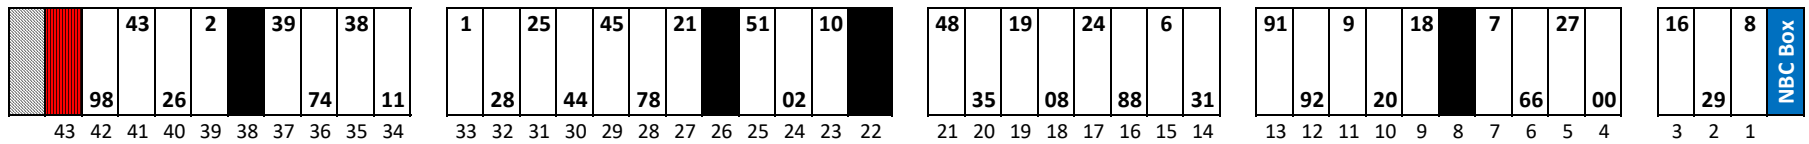

Homestead-Miami Speedway

Date: 10/21/2023 Time: 3:00 PM L/S: 6106 R/S: 6130

Stall Color Key:

-  = Vacant Pit Boxes; are in play & do count towards driving through more than three pit boxes
-  = Eliminated Pit Box; not in play and does not count towards driving through more than three pit boxes