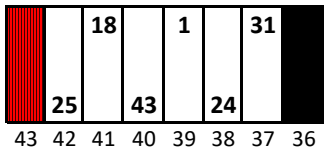

Darlington Raceway

Date: 5/13/2023

Time: 1:30 PM

L/S: 6106 R/S: 6130

Stall Color Key:

= Eliminated Pit Boxes; are not in play and they do not count towards driving through more than three pit boxes

= Vacant Pit Boxes; are in play and they will count towards driving through more than three pit boxes