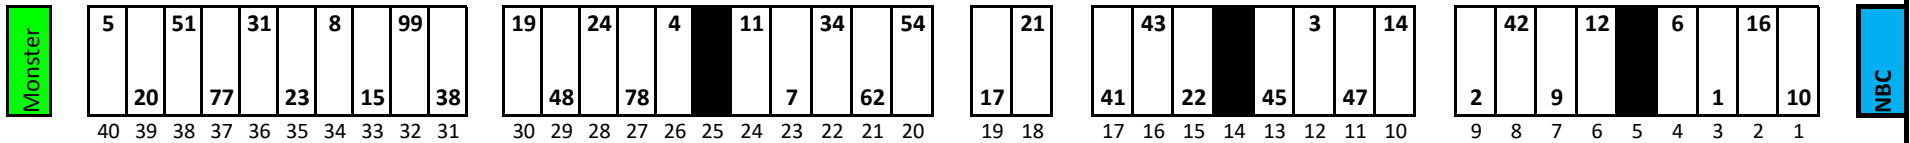

Atlanta Motor Speedway

Date:

Time: 7:00 PM L/S D5174 R/S D5188

Stall Color Key:

- = NBC Pit box: beyond pit stall 1
- = Monster Energy Pit Box: beyond pit stall 40
- = Vacant Pit Boxes: Are in play and will count towards driving through more than three pit boxes