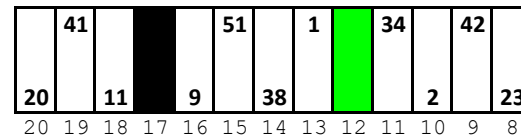

### Stall Color Key:

-  = Eliminated Pit Box: Is not in play and will not count towards driving through more than three pit boxes
-  = Monster Energy Pit Box: Is in play and will count towards driving through more than three pit boxes
-  = Vacant Pit Boxes: Are in play and will count towards driving through more than three pit boxes