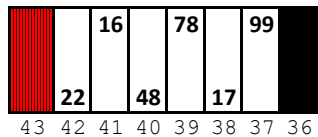

### Stall Color Key:

-  = Eliminated Pit Box: Is not in play and will not count towards driving through more than three pit boxes
-  = Monster Energy Pit Box: Is in play and will count towards driving through more than three pit boxes
-  = Vacant Pit Boxes: Are in play and will count towards driving through more than three pit boxes