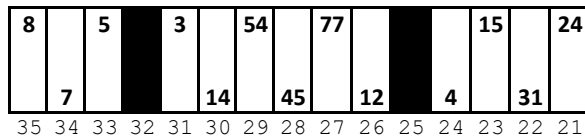

### Stall Color Key:

-  = Eliminated Pit Box: Is not in play and will not count towards driving through more than three pit boxes
-  = Monster Energy Pit Box: Is in play and will count towards driving through more than three pit boxes
-  = Vacant Pit Boxes: Are in play and will count towards driving through more than three pit boxes