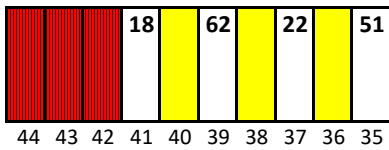

Stall Color Key:

= Eliminated Pit Boxes; not in play & do not count towards driving through more than three pit boxes

= Vacant Pit Boxes; they will count towards driving through more than three pit boxes

Trucks will be assigned a stall after field is set: 75,45,24,12,32,47,14,84,90,26.