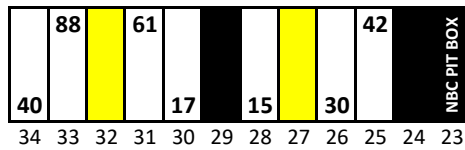

Stall Color Key:

= Eliminated Pit Boxes; not in play & do not count towards driving through more than three pit boxes

= Vacant Pit Boxes; they will count towards driving through more than three pit boxes

Trucks will be assigned a stall after field is set: 75,45,24,12,32,47,14,84,90,26.