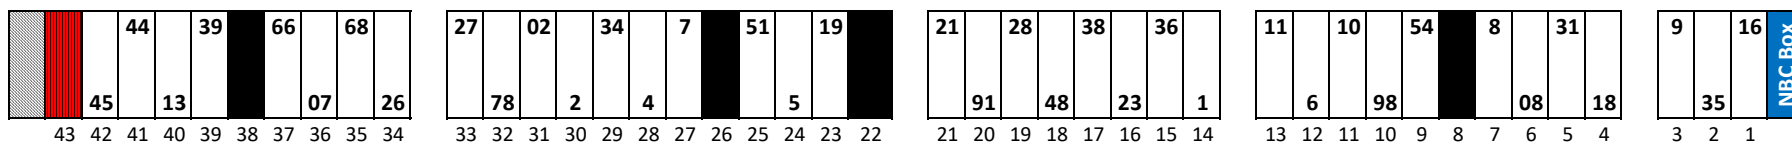

Homestead-Miami Speedway

Date: 10/22/2022 Time: 4:30 PM L/S: 6106 R/S: 6130

Stall Color Key:

-  = Vacant Pit Boxes; are in play & do count towards driving through more than three pit boxes
-  = Eliminated Pit Box; not in play and does not count towards driving through more than three pit boxes