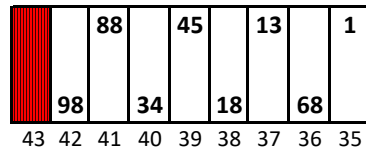

### Stall Color Key:

-  = Eliminated Pit Boxes; not in play & do not count towards driving through more than three pit boxes
-  = Vacant Pit Boxes; they will count towards driving through more than three pit boxes