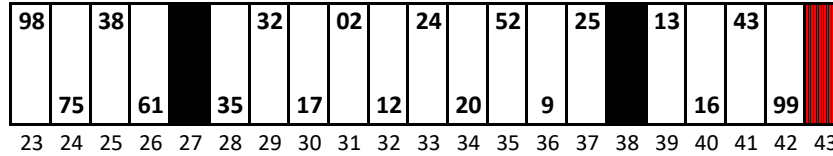

Bristol Motor Speedway

Date: 9/14/2023 Time: 9:00 PM L/S: 6106 R/S: 6132

Stall Color Key:

-  = Eliminated Pit Boxes; not in play & do not count towards driving through more than three pit boxes
-  = Vacant Pit Boxes; they will count towards driving through more than three pit boxes