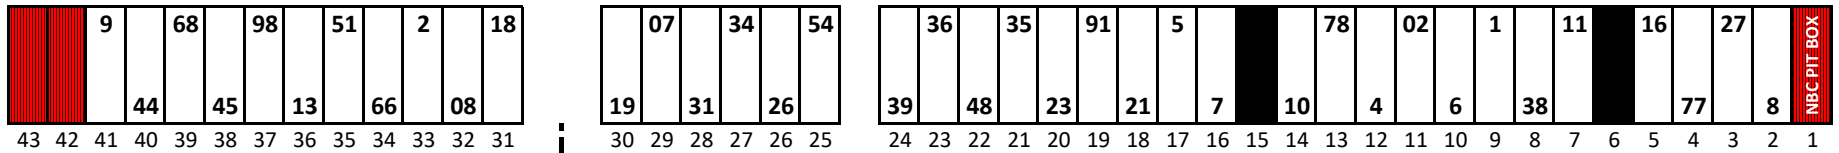

Pocono Raceway

Date: 7/23/2022

Time: 5:00 PM

L/S: 6106 R/S: 6108

Stall Color Key:

= Eliminated Pit Boxes; are not in play and they do not count towards driving through more than three pit boxes

= Vacant Pit Boxes; they will count towards driving through more than three pit boxes