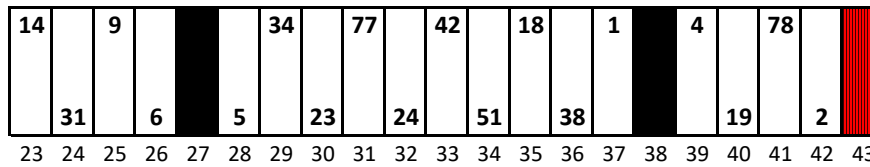

Bristol Motor Speedway

Date: 9/17/2022 Time: 7:30 PM L/S: D5170 R/S: D5172

Stall Color Key:

-  = Eliminated Pit Box; is not in play & does not count towards driving through more than three pit boxes
-  = Vacant Pit Box; is in play & does count towards driving through more than three pit boxes
-  = Monster Pit Box; is in play & does count towards driving through more than three pit boxes