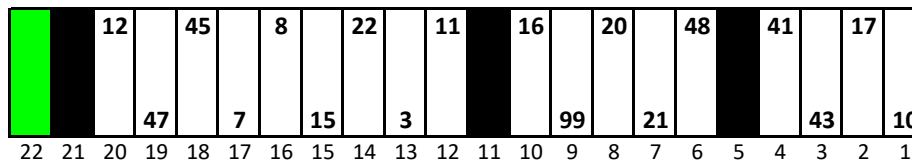

Bristol Motor Speedway

Date: 9/17/2022 Time: 7:30 PM L/S: D5170 R/S: D5172

Stall Color Key:

-  = Eliminated Pit Box; is not in play & does not count towards driving through more than three pit boxes
-  = Vacant Pit Box; is in play & does count towards driving through more than three pit boxes
-  = Monster Pit Box; is in play & does count towards driving through more than three pit boxes