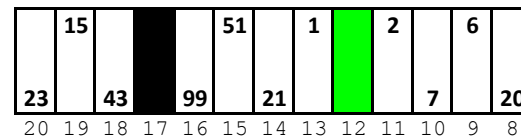

Darlington Raceway

Date: 5/8/2022 Time: 3:30 PM L/S: D5168 R/S: D5122

Stall Color Key:

-  = Eliminated Pit Boxes; not in play & does not count towards driving through more than three pit boxes
-  = Monster Energy Pit Box; Is in play and will count towards driving through more than three pit boxes
-  = Vacant Pit Box: Is in play and will count towards driving through more than three pit boxes