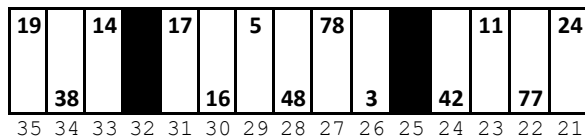

Darlington Raceway

Date: 5/8/2022 Time: 3:30 PM L/S: D5168 R/S: D5122

Stall Color Key:

-  = Eliminated Pit Boxes; not in play & does not count towards driving through more than three pit boxes
-  = Monster Energy Pit Box; Is in play and will count towards driving through more than three pit boxes
-  = Vacant Pit Box: Is in play and will count towards driving through more than three pit boxes